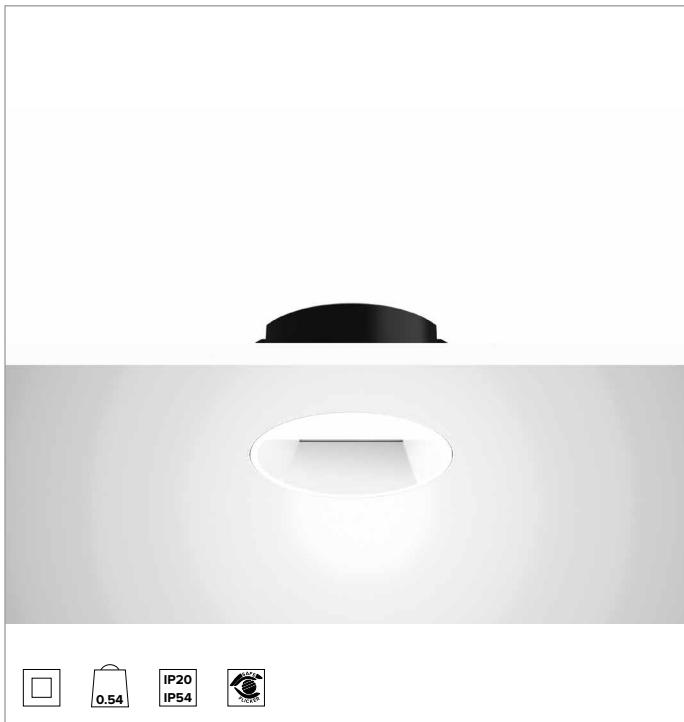

1T8419ELTR | CTEVO WALL WASHER 105

Recessed LED Downlight in a trimless version

		3500K	H(m)	D1(m)	D2(m)	E _{max} (lx)
		Ra90	43°	76°		
Fixture Power	18W	1	0.86	1.66	1009	
Source Flux	2141lm	2	1.72	3.31	252	
Fixture Flux	1211lm	3	2.58	4.97	112	
Efficacy	67lm/W	4	3.44	6.62	63	
TS1395	I _{max} =540cd/klm	I _{max}	1156cd	5	4.30	8.28 40

CCT nominal: 3500K

Lifetime (L80/B10): >50000h tq +25°C

ILLUMINOTECHNICAL CHARACTERISTICS

WW Optic: a highly reflective pre-anodised aluminium asymmetric reflector, a holographic acrylic diffuser screen and thermoplastic load-bearing elements.

Optic: WALL WASHER

Optical efficiency: 57%

Fixture flux: 1211lm

Luminous efficacy: 67lm/W

Photobiological safety: Compliant with RG1 low risk group

MECHANICAL CHARACTERISTICS

Die-cast black painted anodised aluminium heat sink. Black thermoplastic material structure and a white painted cut-off front. Silicone sealing kit for water and dust protection. Trimless version with a load-bearing element for installation and finishing in plasterboard.

Colour and finish: Plaster white

Weight: 0.54Kg

Version: TRIMLESS

Degree of protection: IP20 for recessed part

Degree of protection: IP54 for exposed part

ELECTRICAL CHARACTERISTICS

Integrated electronic ON-OFF driver.