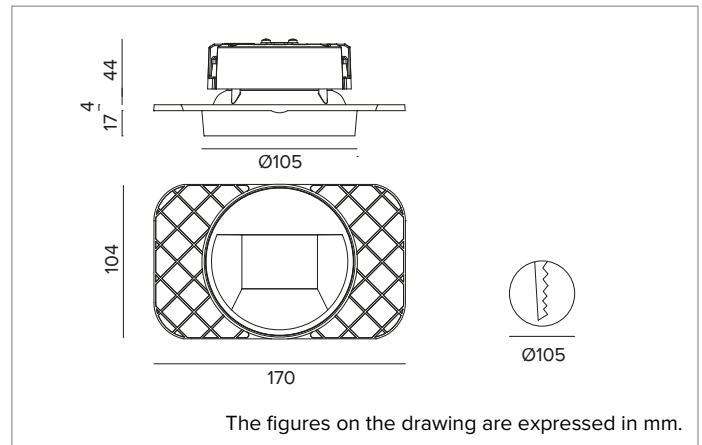

1T8419ELTR | CTEVO WALL WASHER 105

Recessed LED Downlight in a trimless version

		3500K	H(m)	D1(m)	D2(m)	E _{max} (lx)
		Ra90	43°	76°		
Fixture Power	18W	1	0.86	1.66	1009	
Source Flux	2141lm	2	1.72	3.31	252	
Fixture Flux	1211lm	3	2.58	4.97	112	
Efficacy	67lm/W	4	3.44	6.62	63	
TS1395	I _{max} =540cd/klm	I _{max}	1156cd	5	4.30	8.28 40

Colour and finish: Plaster white

Weight: 0.54Kg

Version: TRIMLESS

Degree of protection: IP20 for recessed part

Degree of protection: IP54 for exposed part

ELECTRICAL CHARACTERISTICS

Integrated electronic ON-OFF driver.